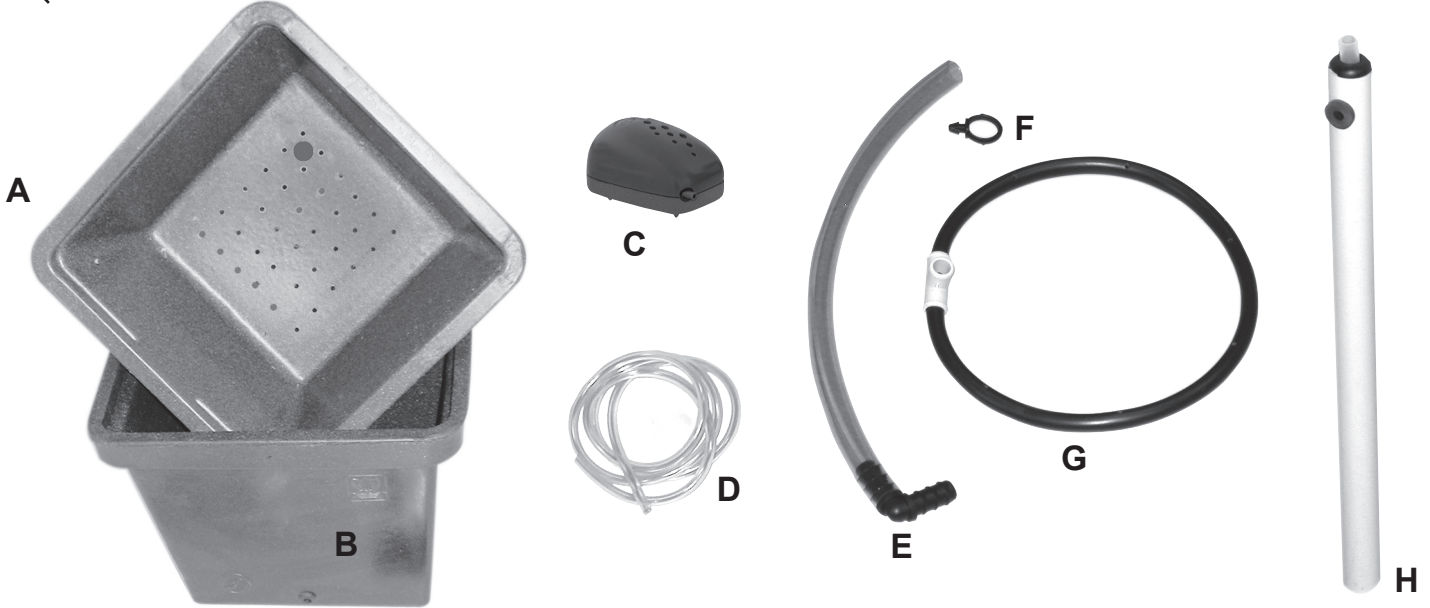

GHE

Bringing Nature and Technology Together

www.eurohydro.com

01/2010

AQUAFARM

46 cm x 46 cm x 43 cm
+/- 45 L

WATERFARM

30 cm x 30 cm x 37 cm
+/- 15 L