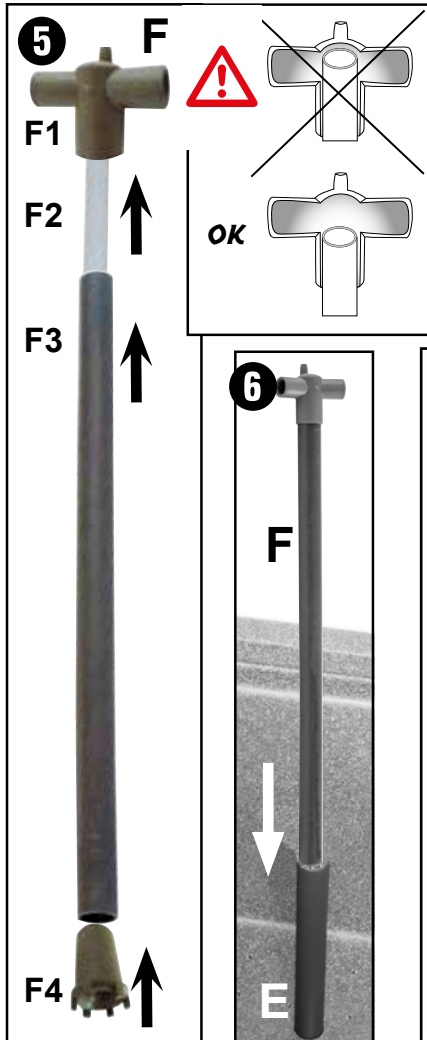

# GHE AQUAFARM-V3 & WATERFARM-V3

46 cm x 46 cm x 43 cm - +/- 45 L

30 cm x 30 cm x 37 cm - +/- 15 L

Bringing Nature and Technology Together  
www.eurohydro.com

10/2016

**⚠️ GUARANTEED ONE YEAR**  
YOUR PUMP IS GUARANTEED ONE YEAR FROM DATE OF PURCHASE.  
It must not be opened or modified  
KEEP YOUR INVOICE

	A	B	C	D		E	F		G	H	I
AQUAFARM	CU01002	RE02001	FX11001	TN01001	D1 JN01006	TU01020	F1 = RA31007	F3/Aqua = TU01023 F3/Water = TU01022	AL01009	EI01001	PM01006
WATERFARM	CU01001	RE01001		TN01002	D2 JN01004		F2/Aqua = TU11013 F2/Water = TU11012	F4 = AL01016			