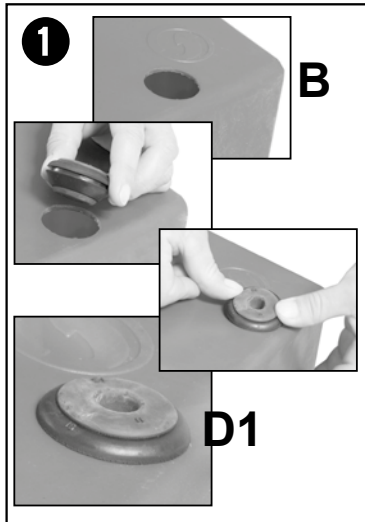

GHE AQUAFARM-V3 & WATERFARM-V3

46 cm x 46 cm x 43 cm - +/- 45 L

30 cm x 30 cm x 37 cm - +/- 15 L

Bringing Nature and Technology Together
www.eurohydro.com

10/2016

⚠️ GUARANTEED ONE YEAR
YOUR PUMP IS GUARANTEED ONE YEAR FROM DATE OF PURCHASE.
It must not be opened or modified
KEEP YOUR INVOICE

	A	B	C	D		E	F		G	H	I
AQUAFARM	CU01002	RE02001	FX11001	TN01001	D1 JN01006	TU01020	F1 = RA31007	F3/Aqua = TU01023 F3/Water = TU01022	AL01009	EI01001	PM01006
WATERFARM	CU01001	RE01001		TN01002	D2 JN01004		F2/Aqua = TU11013 F2/Water = TU11012	F4 = AL01016