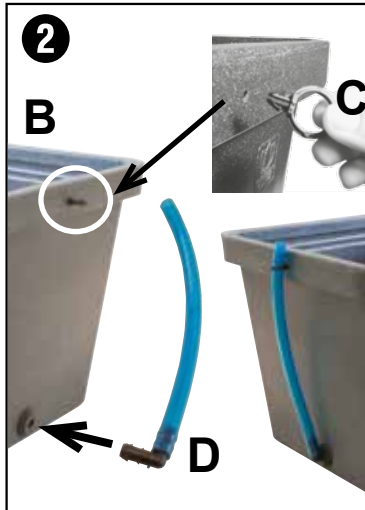

GHE AQUAFARM-V3 & WATERFARM-V3

46 cm x 46 cm x 43 cm - +/- 45 L

30 cm x 30 cm x 37 cm - +/- 15 L

Bringing Nature and Technology Together
www.eurohydro.com

10/2016

⚠️ GUARANTEED ONE YEAR
YOUR PUMP IS GUARANTEED ONE YEAR FROM DATE OF PURCHASE.
It must not be opened or modified
KEEP YOUR INVOICE

	A	B	C	D		E	F		G	H	I
AQUAFARM	CU01002	RE02001	FX11001	TN01001	D1 JN01006	TU01020	F1 = RA31007	F3/Aqua = TU01023 F3/Water = TU01022	AL01009	EI01001	PM01006
WATERFARM	CU01001	RE01001		TN01002	D2 JN01004		F2/Aqua = TU11013 F2/Water = TU11012	F4 = AL01016