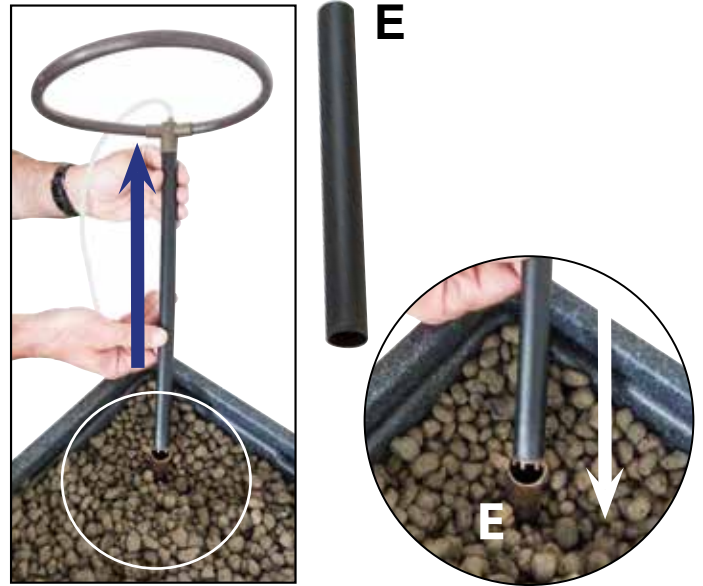

2 GHE EXCLUSIVE GROROX PROTECTION