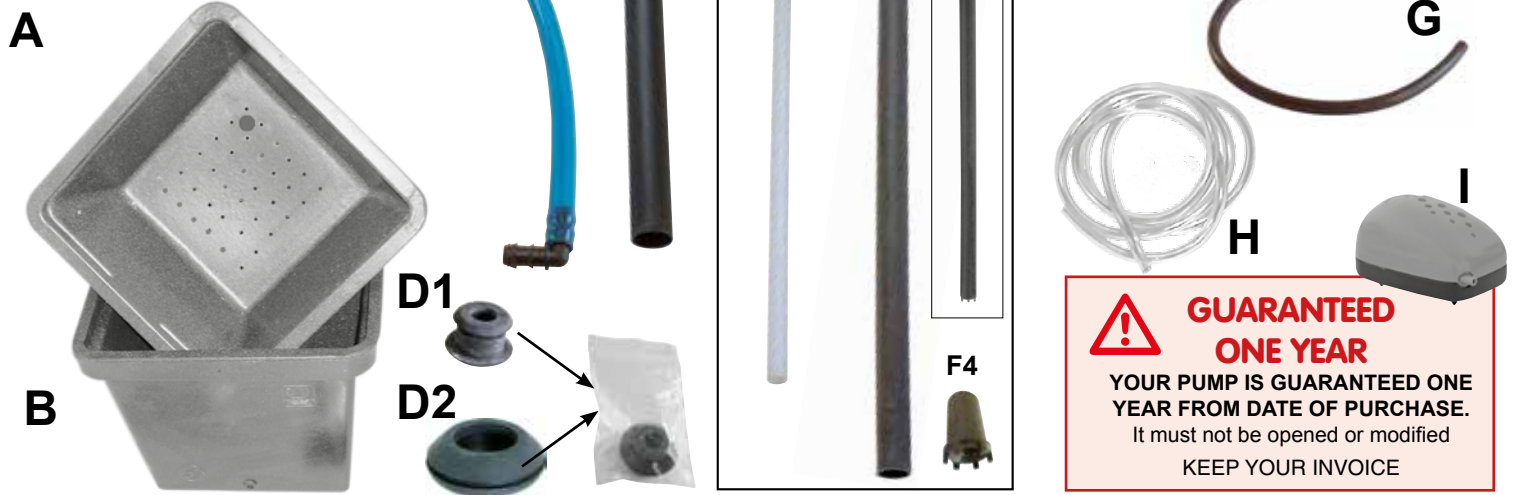

# GHE AQUAFARM-V3 & WATERFARM-V3

46 cm x 46 cm x 43 cm - +/- 45 L

30 cm x 30 cm x 37 cm - +/- 15 L

Bringing Nature and Technology Together  
www.eurohydro.com

10/2016

**⚠️ GUARANTEED ONE YEAR**  
YOUR PUMP IS GUARANTEED ONE YEAR FROM DATE OF PURCHASE.  
It must not be opened or modified  
KEEP YOUR INVOICE